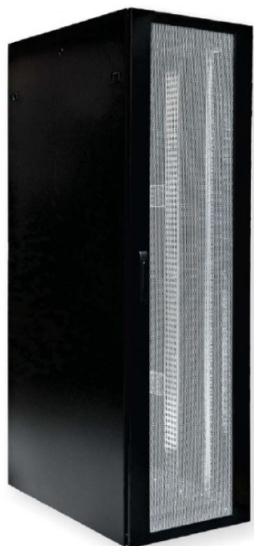

## Product Information

4DC cabinet, BKT 45U, 800/1000/2100 W/D/H mm. one-piece perforated front door, RAL 9005 black

Card No. PI\_S4DC4580103411.3\_02.16

## Features

- Material: steel sheet
- Front door: one-piece perforated
- Rear door: two-piece perforated
- Side walls: steel sheet
- Load capacity: 1500 kg
- IP rating: 20
- Colour: RAL 9005